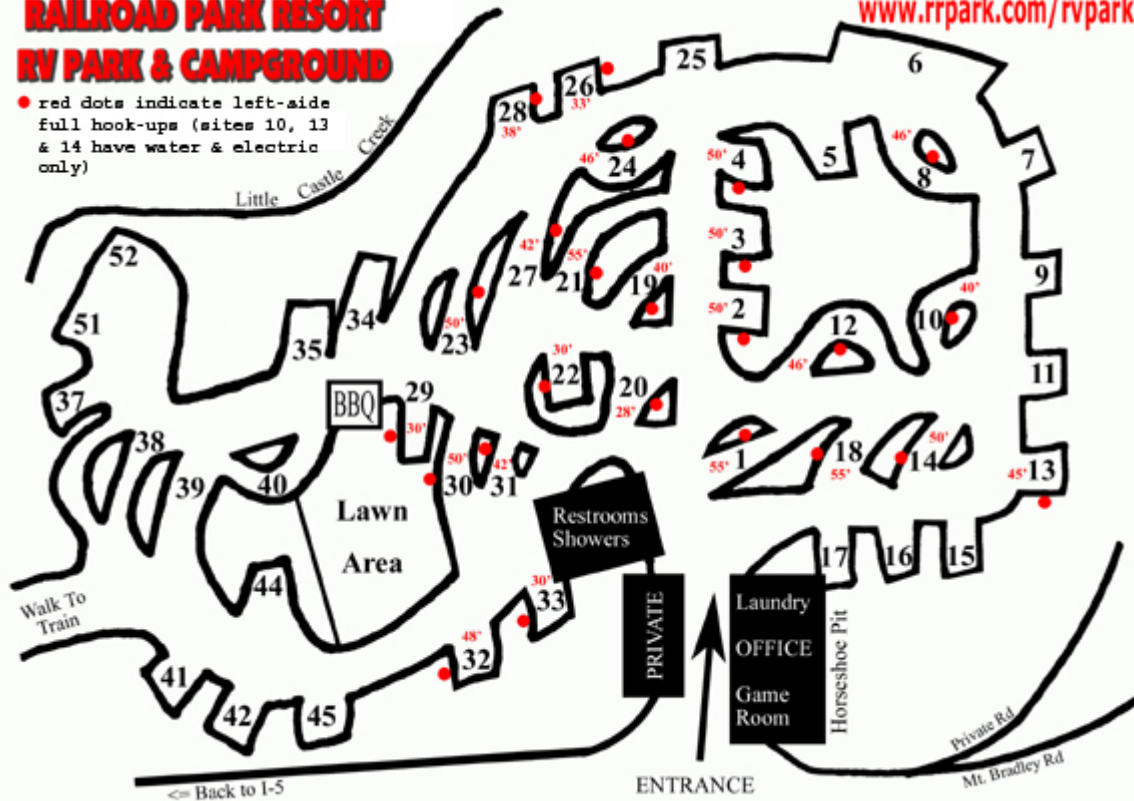

RAILROAD PARK RESORT RV PARK & CAMPGROUND

www.rrpark.com/rvpark

- red dots indicate left-side full hook-ups (sites 10, 13 & 14 have water & electric only)

RAILROAD PARK RESORT RV PARK & CAMPGROUND

100 RAILROAD PARK ROAD